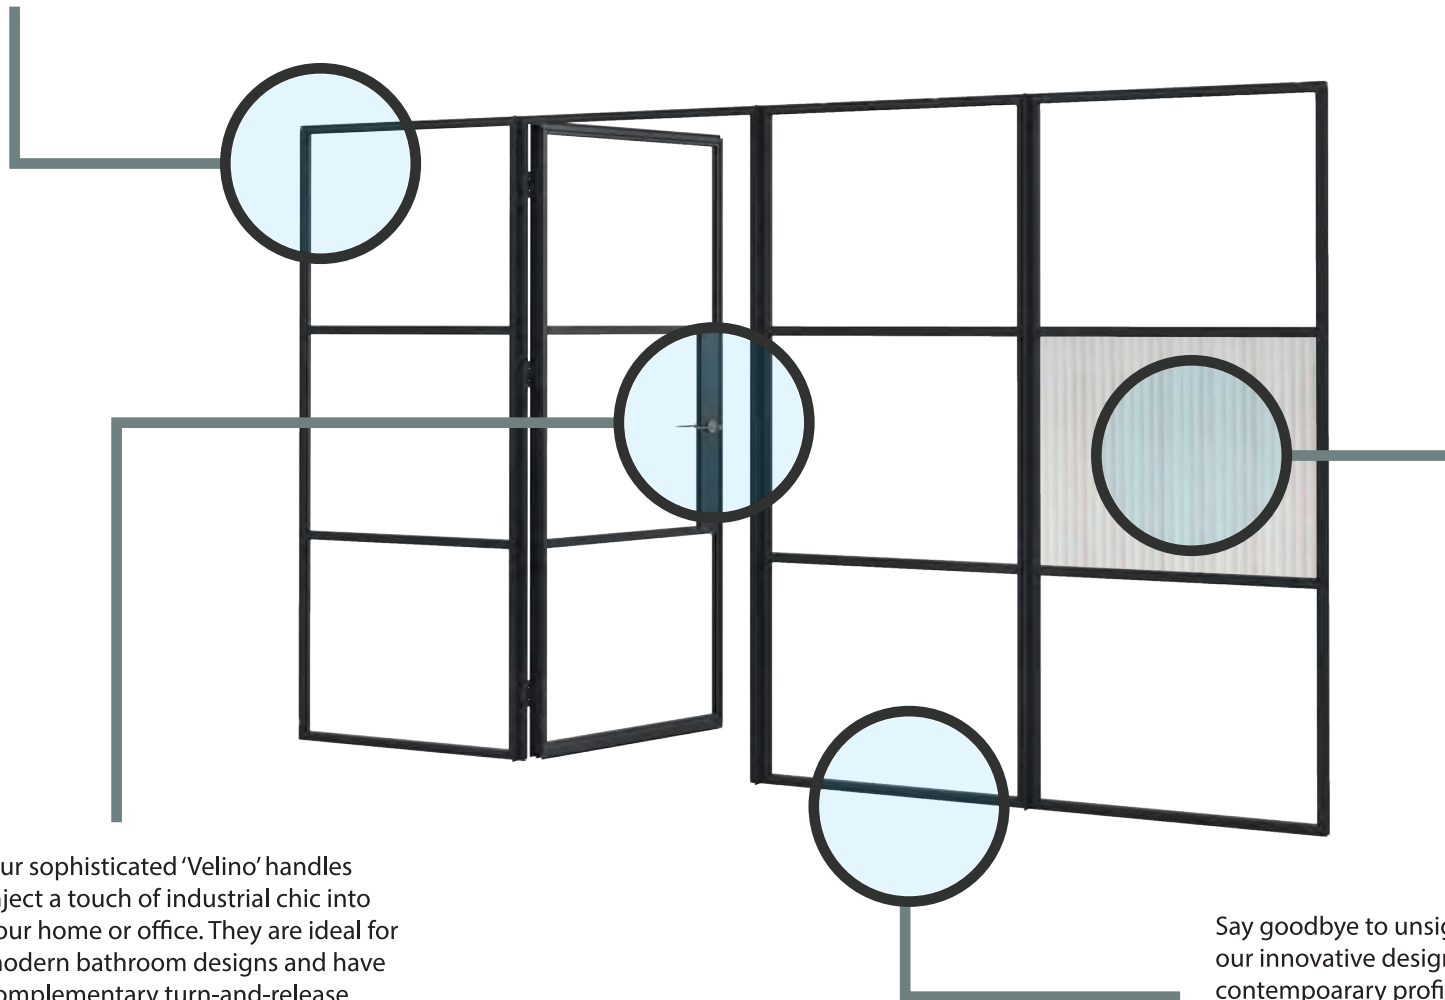

Swan Neck

Art Deco

INTRO:

INTERNAL COLLECTION

Introducing the Decorio Internal Collection— opening the door to style, sophistication, and performance. With its sleek steel-effect finishes and slim sightlines, our collection perfectly balances aesthetic appeal with practicality. Whether aiming to elevate the visual allure of your living space or achieve seamless transitions between rooms, our single-glazed screens and doors are designed to make a lasting impression.

All of our doors are available in hinged and sliding options, offering flexibility to suit a wide range of spaces and layouts. Whether you're looking to optimise space in a compact room or create a grand entrance in a larger area, our doors can adapt to your needs seamlessly.

Our sophisticated 'Velino' handles inject a touch of industrial chic into your home or office. They are ideal for modern bathroom designs and have complementary turn-and-release locks for security.

Say goodbye to unsightly thresholds-our innovative design features a contemporary profile with no visible threshold, ensuring a smooth transition between living spaces.