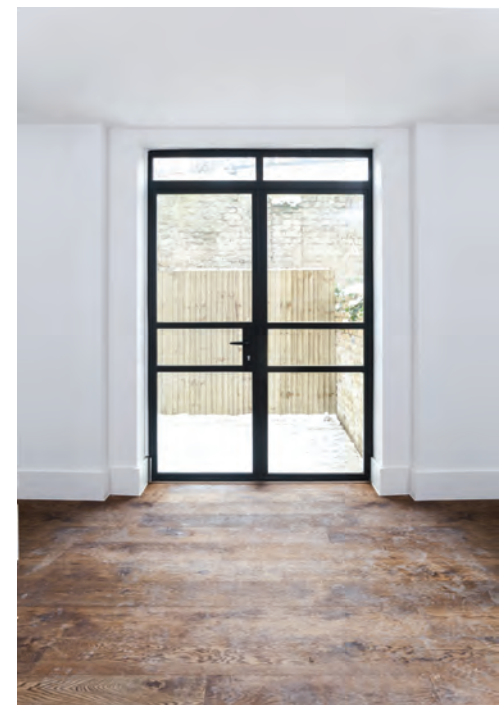

EXTERNAL DOORS:

FEATURES

With meticulous attention to detail, we've crafted the perfect steel-look heritage aluminium doors and accompanying hardware, focusing on even the finest details. We take pride in manufacturing our doors and are confident that each element embodies historical integrity with the utmost precision.

The Decorio range of external doors provides a sympathetic solution to period properties without compromising modern performance. Handcrafted with precision engineering, they offer the durability and security expected from contemporary materials while retaining the timeless appeal of traditional design.

Offering a variety of options, including transom or astragal bar configurations, you have the freedom to achieve the perfect style for your home. Whether renovating a period property or adding character to a contemporary home, our Decorio range seamlessly integrates with any architectural style and is a truly bespoke product.

But it's not just about looks—this range offers many practical benefits, too. Our slim sightlines and low-maintenance design mean you can enjoy peace of mind knowing your doors and windows will remain looking their best with minimal upkeep. Additionally, for your peace of mind, our doors comply with essential building regulations, including Pas 24, Document Q, and Part M.