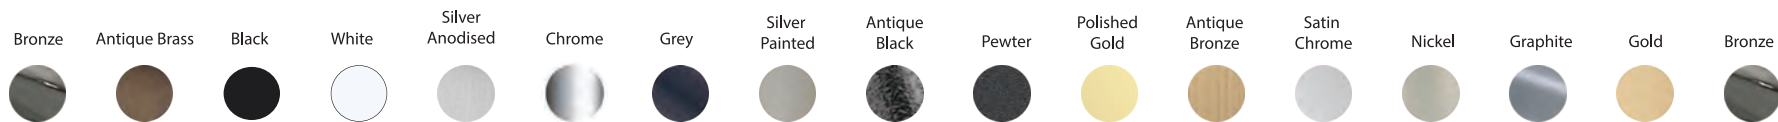

EXTERNAL:

FINISHING TOUCHES

The significance of hardware in crafting the ambience of your space cannot be overstated. It serves as a defining element, accentuating the style and personality of your windows and doors. The hardware you choose can seamlessly integrate with the architectural design and interior decor or disrupt the cohesive aesthetic you strive to achieve.

At Decorio, we recognise the pivotal role hardware plays in elevating your home's charm and character. While our external windows and doors are equipped with standard modern hardware, we offer the option to upgrade to our exclusive traditional range for those seeking unparalleled authenticity.

By offering carefully curated options, we ensure that you have access to hardware that complements their design vision and adds a touch of refinement to their spaces.