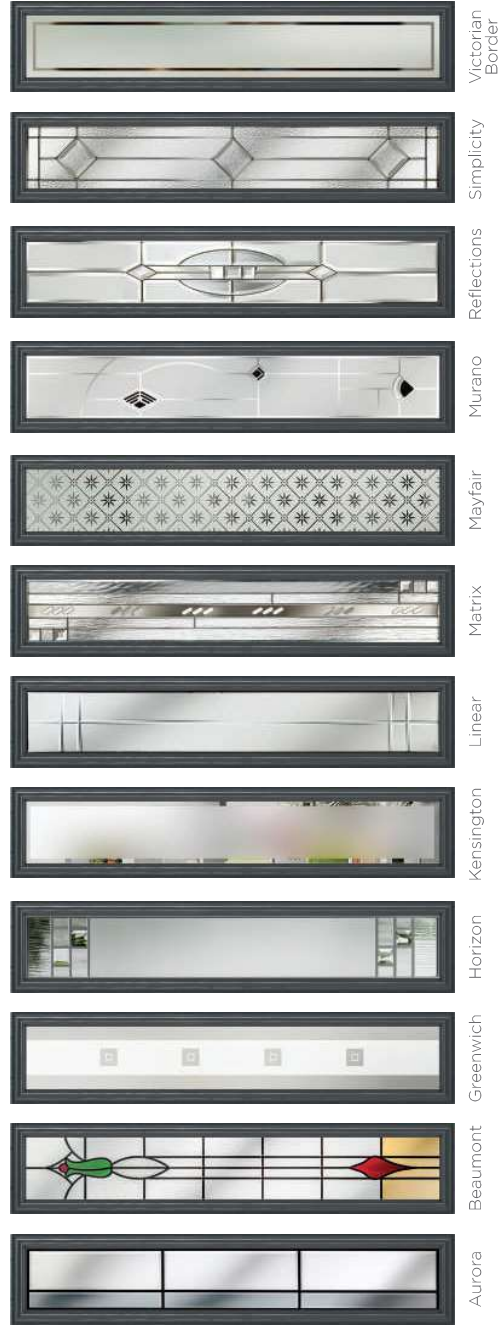

12 Decorative Glass Options

34 **Build your own door at compdoor.co.uk**

White

Cream

Foiled White

Pebble Grey

Agate Grey

Anthracite

Slate Grey

French Grey

Schwarzbraun

Black

Duck Egg

Blue

Green

Chartwell

Red

Foiled Rosewood

Foiled Irish Oak

Foiled Golden Oak