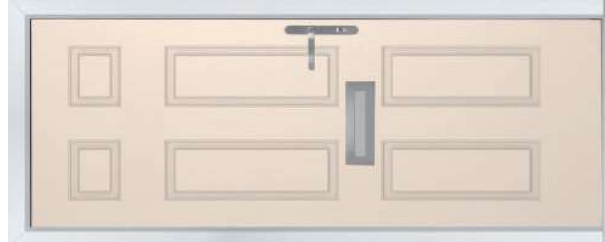

Middleton
Colour - Cream