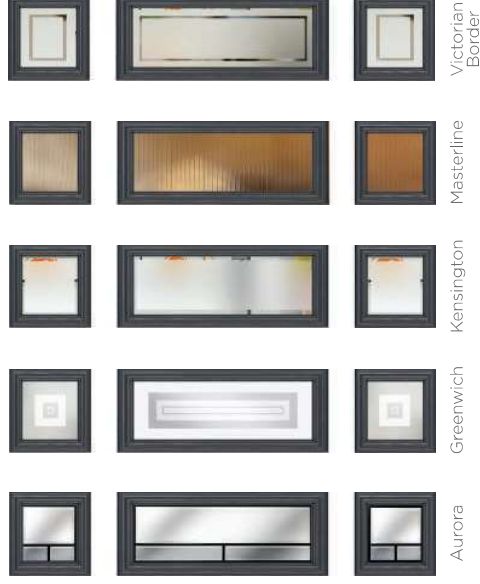

5 Decorative Glass Options

28 **Build your own door at compdoor.co.uk**

White

Cream

Foiled White

Pebble Grey

Agate Grey

Anthracite

Slate Grey

French Grey

Schwarzbraun

Black

Duck Egg

Blue

Green

Chartwell

Red

Foiled Rosewood

Foiled Irish Oak

Foiled Golden Oak