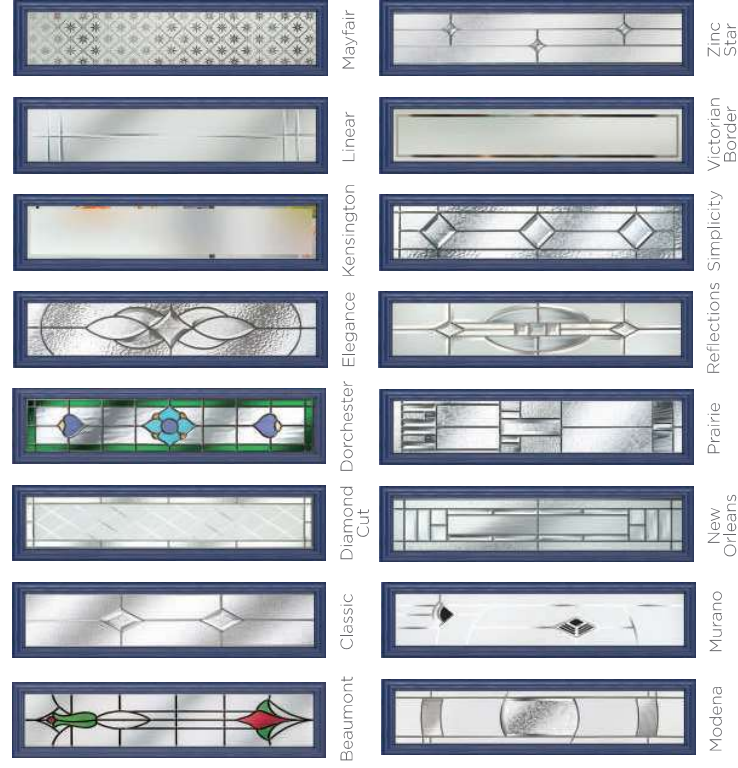

Magnificent Duos

The Wellington utilises two glazing panels for double visual impact. Combined with a large range of decorative glass options, the Wellington can be adapted to suit almost every style.

15 Decorative Glass Options

Wellington
Colour - Blue
Glass - Mayfair